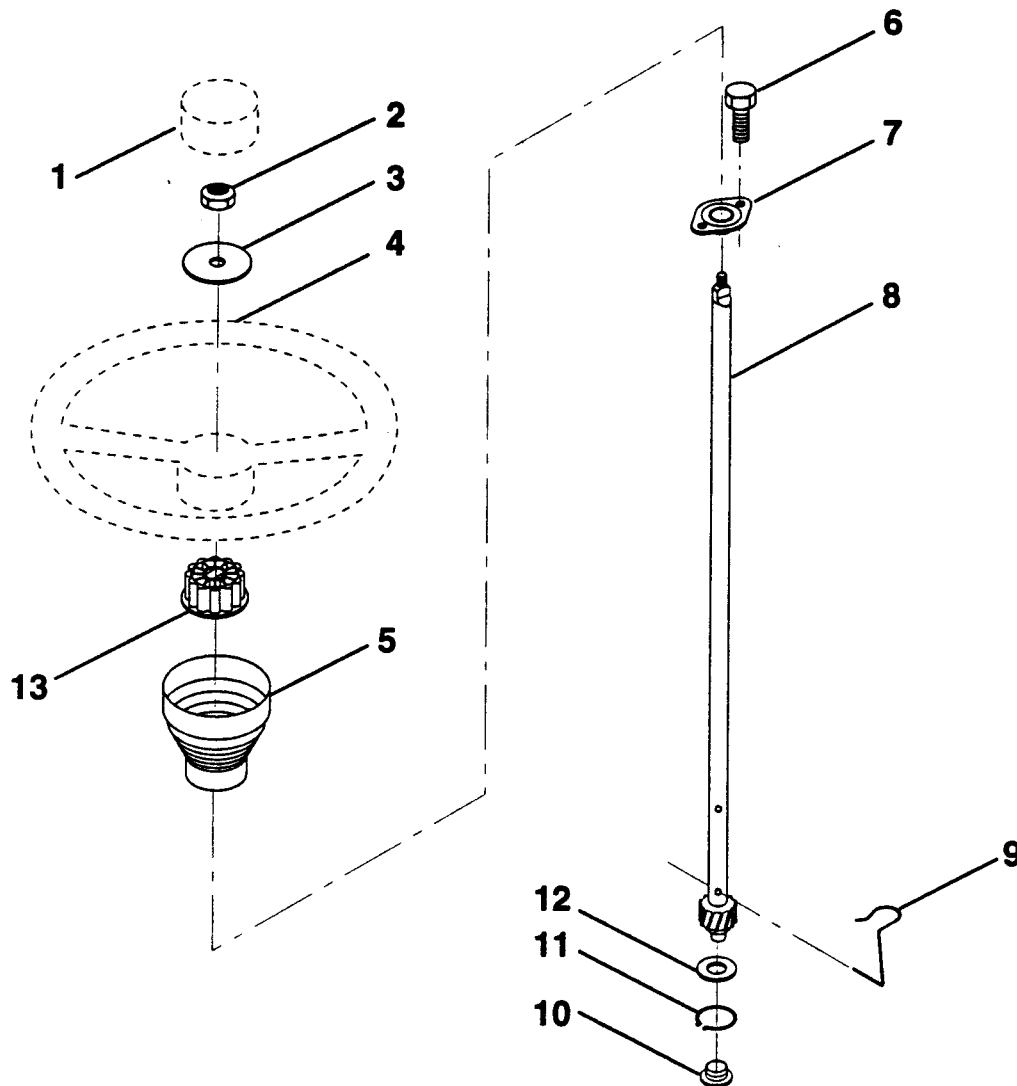

REPAIR PARTS

12 HP 38" LAWN TRACTOR-MODEL NO. LR12 (HC12R38A),

PRODUCT NO. 954 00 07-62

STEERING WHEEL

KEY NO.	PART NO.	DESCRIPTION
1	532124416	Insert, Steering Wheel
2	532124701	Locknut 3/8-24 UNF
3	819133808	Washer 12/32 x 2-3/8 x 8 Gauge
4	532121472	Steering Wheel
5	532121897	Sleeve, Steering
6	817431008	Screw, Hex Head #10-16 x 1/2
7	532102803	Bushing, Steering
8	532123651	Shaft, Steering

KEY NO.	PART NO.	DESCRIPTION
9	532124210	Clip, Steering
10	532123438	Bushing, Lower, Steering
11	812000045	Ring, Retaining
12	819211616	Washer 21/32 x 1 x 16 Gauge
13	532104820	Adaptor, Steering Wheel

NOTE: All component dimensions given in U.S. inches
1 inch = 25.4 mm

HARDWARE SHOWN LARGER FOR EASIER IDENTIFICATION