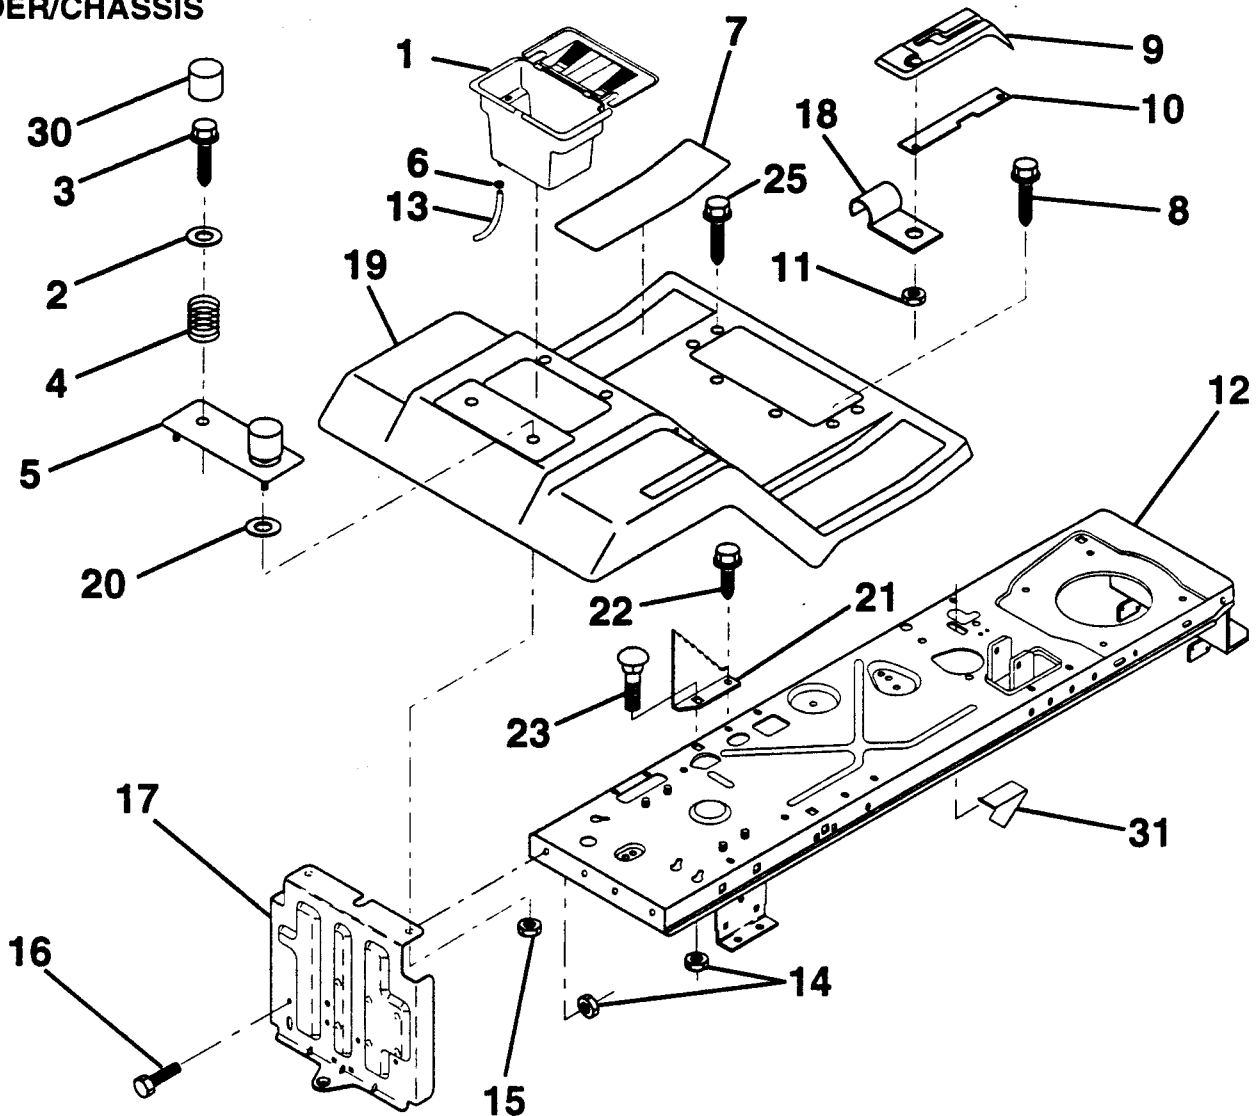

REPAIR PARTS

12 HP 38" LAWN TRACTOR-MODEL NO. LR12 (HC12R38A),
PRODUCT NO. 954 00 07-62

FENDER/CHASSIS

KEY NO.	PART NO.	DESCRIPTION	KEY NO.	PART NO.	DESCRIPTION
1	532129965	Case Asm. Battery	15	873510400	Nut Keps Hex 1/4-20
2	819132012	Washer 13/32 x 1-1/4 x 12 Ga.	16	874760512	Bolt Hex Hd. 5/16-18 x 3/4
3	817490612	Screw Thdrol. 3/8-16 x 3/4	17	532127880	Drawbar Asm.
4	532124181	Spring seat	18	532126470	Clip Insulated
5	532125142	Plate Asm. Pnt Battery Fender	19	532141366	Fend/Foot Asm. Pnt Shf. Fnd.
6	532109596	Clamp Hose Olive	20	819091413	Washer 9/32 x 7/8 x 13 Ga.
7	532126700	Pad Footrest Rubber Deluxe	21	532140297	Bracket Stop Depth
8	817490512	Screw Thdrol. 5/16-18 x 3/4	22	817490508	Screw Thdrol 5/16-18 x 1/2
9	532126995	Console Shf. 6sp W/lgn.	23	872110506	Bolt Rdhdsqnk. 5/16-18 x 3/4
10	532139783	Plate Lock Shift	25	817490516	Scr-Hex Wsh Rol 5/16-18 x 1
11	532124346	Nut Self Thd. Wsh-Hd 1/4	30	532124238	Cap Spring Seat
12	532140784	Chassis Asm. Weldment	31	532141736	Switch Actuator
13	532109238	Tube Plastic			
14	873800500	Nut Crownlock 5/16-18			

NOTE: All component dimensions given in U.S. inches
1 inch = 25.4 mm

HARDWARE SHOWN LARGER FOR EASIER IDENTIFICATION