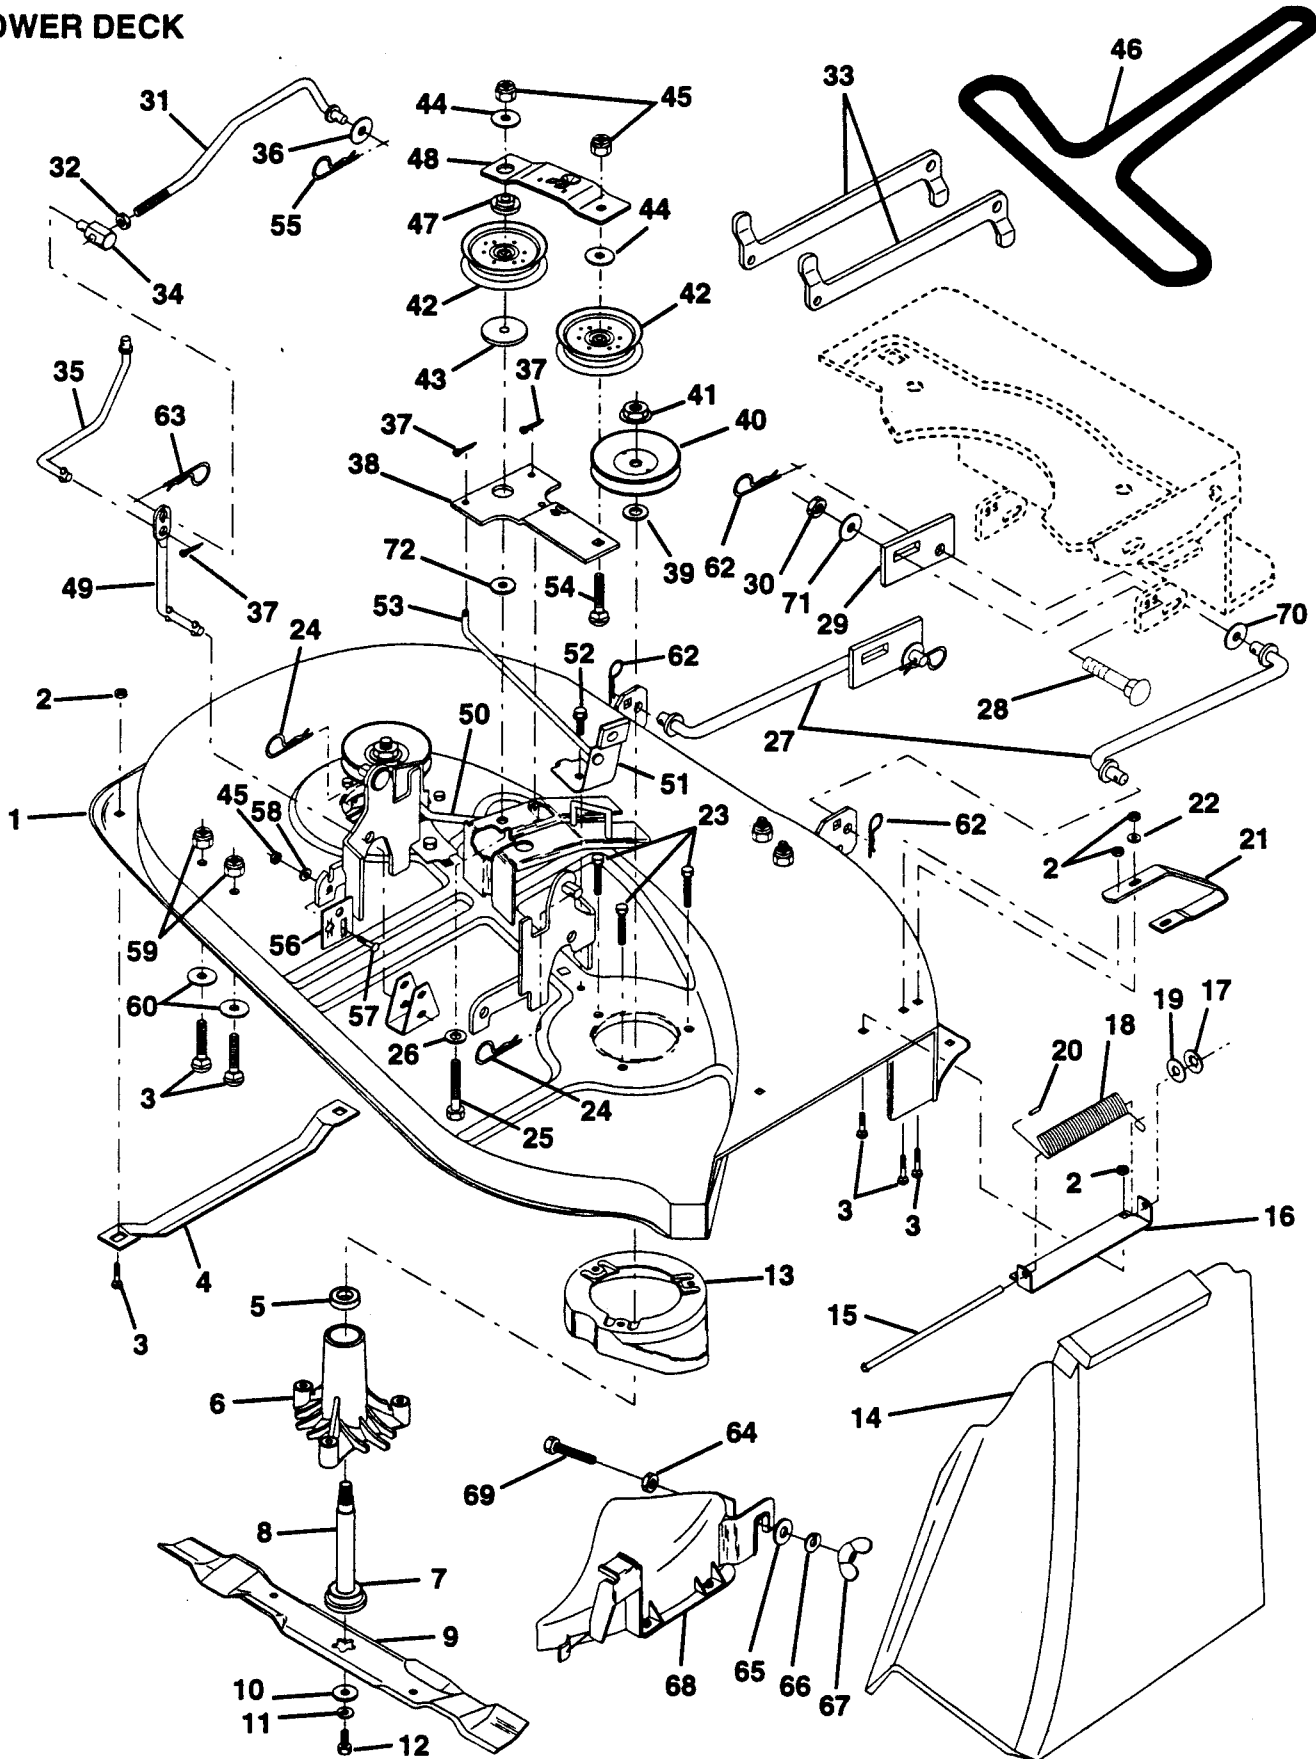

REPAIR PARTS

12 HP 38" LAWN TRACTOR-MODEL NO. LR12 (HC12R38A),
PRODUCT NO. 954 00 07-62

MOWER DECK

REPAIR PARTS

12 HP 38" LAWN TRACTOR-MODEL NO. LR12 (HC12R38A), PRODUCT NO. 954 00 07-62

MOWER DECK

KEY NO.	PART NO.	DESCRIPTION	KEY NO.	PART NO.	DESCRIPTION
1	532142830	Mower Deck Assembly	40	532129206	Pulley, Mandrel
2	873800500	Nut, Lock Hx w/Ins 5/16-18	41	532137266	Nut, Flangelock 9/16
3	872140506	Bolt, Carriage 5/16-18 x 3/4	42	532121316	Pulley, Flat Idler
4	532125074	Runner, L.H.	43	532122052	Spacer, Retainer
5	532110485	Bearing	44	819131612	Washer 13/32 x 1 x 12 Gauge
6	532128774	Housing, Mandrel	45	873800600	Nut, Lock Hex w/Wsh 3/8-16
7	532129895	Bearing	46	532126520	Belt
8	532137645	Shaft and Bearing Assembly, Mandrel (Includes Key Number 7)	47	532133502	Spacer, Idler Arm
9	532134148	Blade	48	532133503	Stiffener, Idler Arm
10	532140296	Washer, Hardened	49	532133551	Rod, Pivot
11	810030600	Washer, Lock 3/8	50	532131289	Rod, Brake, L.H.
12	532850857	Bolt, Hex 3/8-24 x 1-1/4 Grade 8	51	532130840	Brake Assembly
13	532140329	Stripper, Mower, Vented	52	817490512	Screw, Hex Washer Head, Thd., Roll. 5/16-18 x 3/4
14	532106736	Shield, Deflector	53	532131288	Rod, Brake, R.H.
15	532106735	Rod, Hinge	54	872110614	Bolt, Carriage 3/8-16 x 1-3/4 Grade 5
16	532137607	Bracket Assembly, Deflector	55	532124961	Spring, Retainer
17	532110452	Pushnut	56	532136782	Adjustment Plate, Rear Link, L.H.
18	532123713	Spring, Deflector	57	872140608	Bolt, Carriage 3/8-16 x 1
19	819111016	Washer 11/32 x 5/8 x 16 Gauge	58	819131212	Washer 13/32 x 3/4 x 12 Gauge
20	532105304	Cap, Sleeve	59	873800500	Locknut, Hex, with Washer Insert 5/16-18
21	532128772	Runner, R.H.	60	819111112	Washer 11/32 x 11/16 x 12 Gauge
22	819111216	Washer 11/32 x 3/4 x 16 Gauge	62	532124660	Retainer Spring
23	817580520	Bolt 5/16-18 x 1.25	63	532124788	Retainer Spring
24	532124670	Retainer, Spring	64	873930600	Nut, Centerlock 3/8 - 16
25	874600636	Bolt, Hex 3/8-16 x 2-1/4	65	819132016	Washer 13/32 x 1-1/4 x 16 Ga.
26	819131612	Washer 13/32 x 1 x 12 Gauge	66	810040600	Washer Lock 3/8
27	532139756	Link Assembly, Front	67	532135651	Nut Wing
28	872140608	Bolt RDHD SQNK 3/8 - 16 x 1	68	532132803	Cover Asm Mulching
29	532139757	Plate Slide Link	69	874930620	Bolt 3/8 - 16 x 1-1/4
30	873800600	Nut, Lock Hex w/washer 3/8 - 16	70	819162016	Washer 1/2 x 1-1/4 x 16 Ga.
31	532140915	Clutch Rod, Primary	71	819131610	Washer Flat 13/32 x 1 x 10 Ga.
32	873350600	Nut, Hex, Jam 3/8-16	72	532133943	Washer Hardened
33	532132559	Arm, Suspension, Rear	--	532130794	Mandrel Assembly (Includes Key Numbers 5-8, 10-12, 39 and 41)
34	532133604	Trunnion 3/8-16	--	532142836	Mower Deck, Complete (Std. Deck Order Mulcher Plate Components Separately Key Nos. 64-69)
35	532132554	Clutch Rod, Secondary			
36	819131316	Washer 13/32 x 13/16 x 16 Gauge			
37	876020312	Pin, Cotter 3/32 x 3/4			
38	532133840	Idler Arm			
39	532129963	Washer .150 Thick			

NOTE: All component dimensions given in U.S. inches
1 inch = 25.4 mm

HARDWARE SHOWN LARGER FOR EASIER IDENTIFICATION