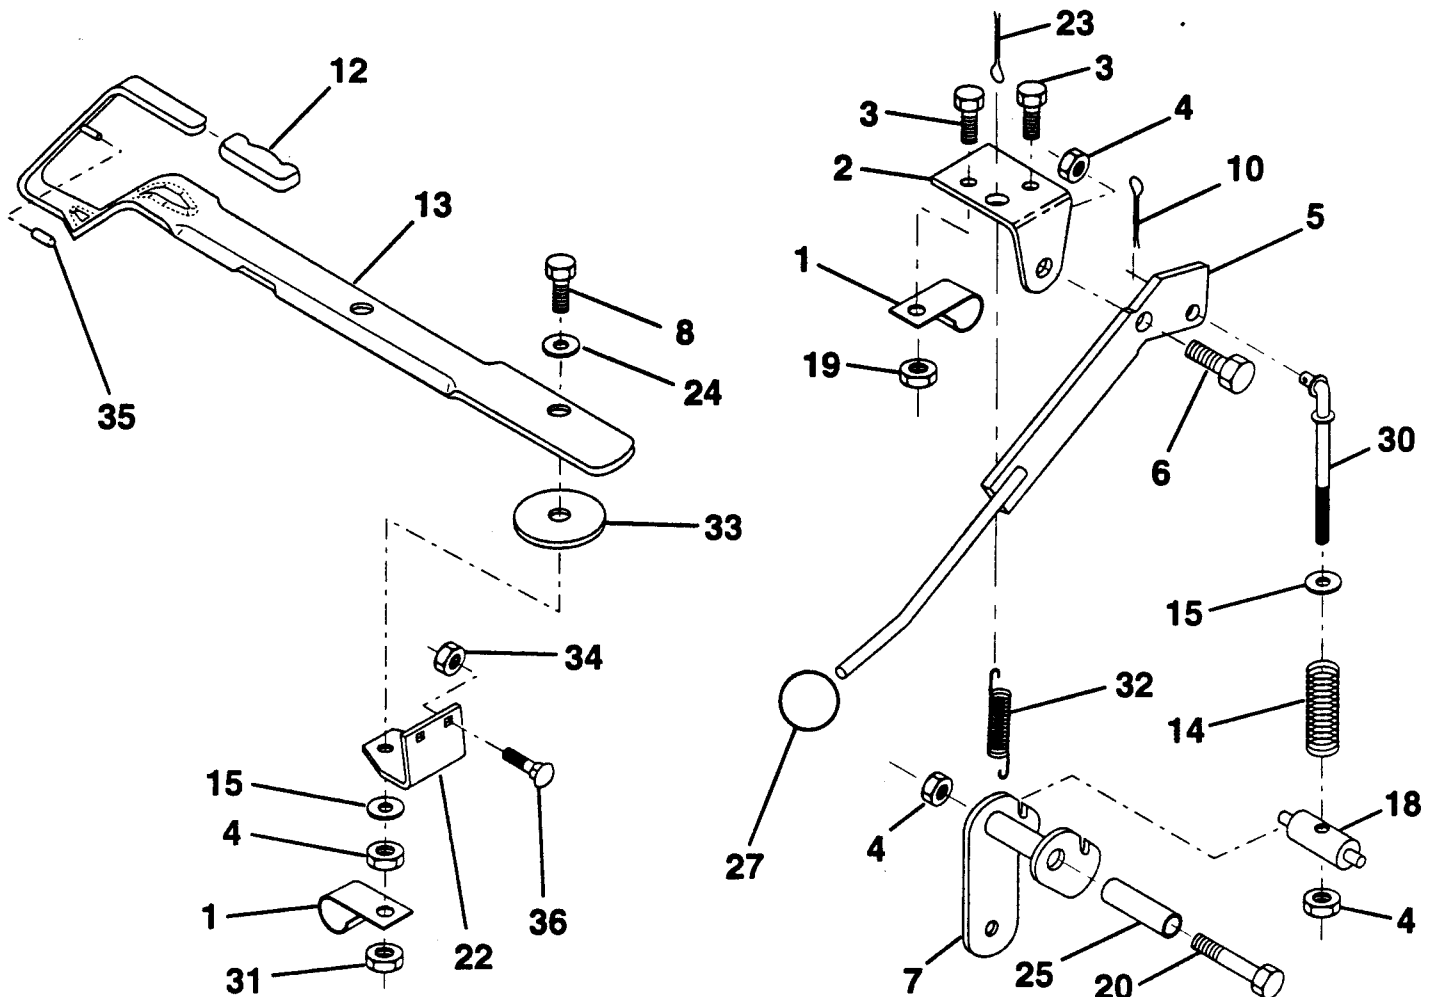

REPAIR PARTS

12 HP 38" LAWN TRACTOR-MODEL NO. LR12 (HC12R38A),
PRODUCT NO. 954 00 07-62

MOWER LIFT LEVER

KEY NO.	PART NO.	DESCRIPTION

1	532126470	Clip, Insulated
2	532122018	Bracket, Mower Clutch
3	874780408	Bolt, Hex Head, Fin. 1/4-20 UNC x 1/2 Grade 5
4	873800600	Nut, Crownlock 3/8-16 UNC
5	532132552	Assembly, Clutch Lever
6	532106451	Bolt, Shoulder
7	532141435	Assembly, Mower Clutch Arm
8	874930624	Bolt, Hex Head 3/8-16 UNC x 1-1/2
10	876020412	Pin, Cotter 1/8 x 3/4
12	532122027	Handle, Lift Lever
13	532136658	Assembly, Lift Handle
14	532133939	Spring, Compression
15	819131616	Washer 13/32 x 1 x 11 Gauge
18	532135107	Trunnion, Threaded 3/8-16
19	873680400	Nut, Crownlock 1/4-20

KEY NO.	PART NO.	DESCRIPTION

20	874760644	Bolt, Hex Head, Fin. 3/8-16 UNC x 2-3/4
22	532132561	Bracket, Lift Lever
23	876020312	Pin, Cotter 3/32 x 3/4
24	532007672	Washer 25/64 x 1-1/4 x 12 Gauge
25	532121933	Tube, Spacer
27	532121466	Knob
30	532135039	Rod, Tension, Clutch
31	873930600	Nut, Centerlock
32	532133435	Spring, Extension, Return
33	532062333	Washer .390 x 1.437 x .074
34	873800500	Nut, Crownlock 5/16-18
35	532133603	Cap, Vinyl, Red
36	872140506	Bolt, Carriage 5/16-18 x 3/4

NOTE: All component dimensions given in U.S. inches
1 inch = 25.4 mm

HARDWARE SHOWN LARGER FOR EASIER IDENTIFICATION