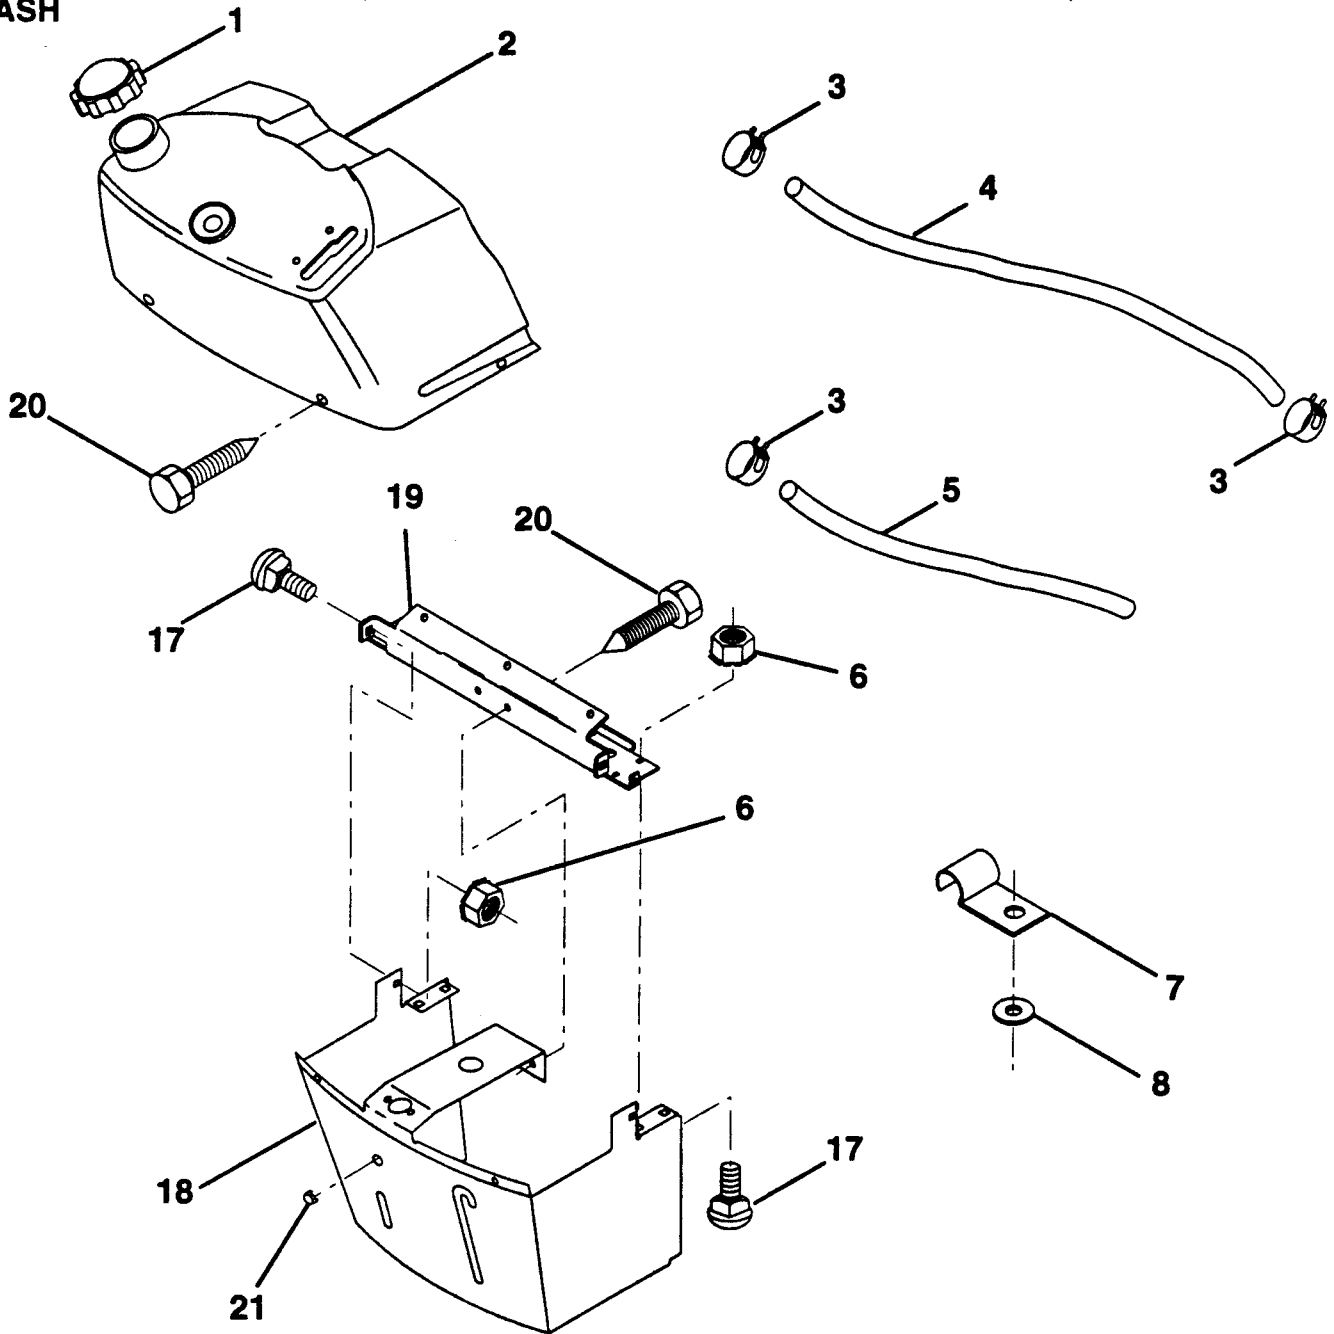

REPAIR PARTS

12 HP 38" LAWN TRACTOR-MODEL NO. LR12 (HC12R38A),
PRODUCT NO. 954 00 07-62

DASH

KEY NO.	PART NO.	DESCRIPTION
1	532132735	Cap, Fuel Tank
2	532138392	Assembly, Dash & Fuel Tank
3	532123487	Clamp, Hose
4	532008544	Line, Fuel
5	532008548	Line, Fuel
6	873510400	Nut, Hex, Keps 1/4-20
7	532124996	Clip, Fuel Line
8	819091216	Washer 9/32 x 3/4 x 16 Gauge

KEY NO.	PART NO.	DESCRIPTION
17	872110404	Bolt, Carriage 1/4-20 x 1/2 Grade 5
18	532131886	Support Assembly, Dash
19	532134744	Brace, Cross
20	817060408	Screw, Self-Tapping 1/4-20 x 1/2
21	532134014	Plug, Dome, Black

NOTE: All component dimensions given in U.S. inches
1 inch = 25.4 mm

HARDWARE SHOWN LARGER FOR EASIER IDENTIFICATION