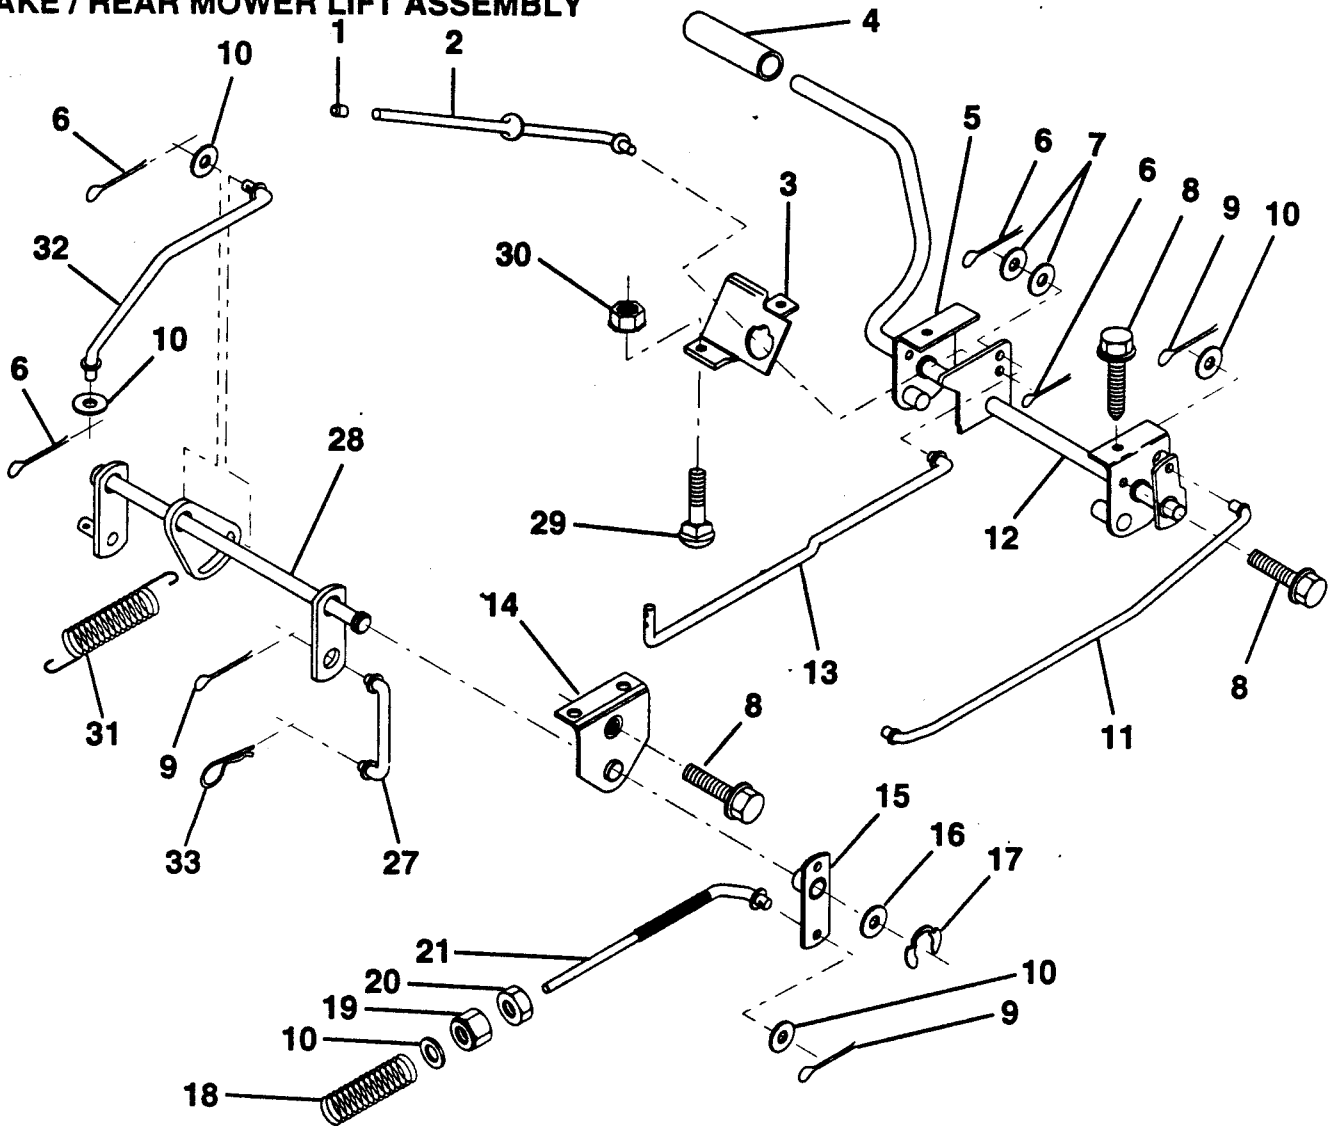

REPAIR PARTS

12 HP 38" LAWN TRACTOR-MODEL NO. LR12 (HC12R38A),
PRODUCT NO. 954 00 07-62

BRAKE / REAR MOWER LIFT ASSEMBLY

KEY NO.	PART NO.	DESCRIPTION	KEY NO.	PART NO.	DESCRIPTION
1	532071673	Cap, Plunger	15	532123641	Assembly, Brake, Pivot, Arm
2	532123436	Rod, Parking Brake	16	819251816	Washer 25/32 x 1-1/8 x 16 Gauge
3	532123437	Bracket, Parking Brake	17	812000034	Ring, Klip
4	532124827	Cover, Pedal	18	532106888	Spring, Brake Rod
5	532132205	Bracket, Clutch/Brake Pedal, L.H.	19	873350600	Nut, Hex, Jam 3/8-16 UNC
6	876020312	Pin, Cotter 3/32 x 3/4	20	873800600	Locknut, Hex, w/Wsh Ins 3/8-16 UNC
7	819131016	Washer 13/32 x 5/8 x 16 Gauge	21	532131460	Rod, Brake, Rear
8	817490508	Screw, Hex Head, Thd., Roll. 5/16-18 x 1/2	27	532136780	Link, Lift, Rear
9	876020412	Pin, Cotter 1/8 x 3/4	28	532140777	Assembly, Rear Mower Lift
10	819131316	Washer 13/32 x 13/16 x 16 Gauge	29	872110506	Bolt, Carriage 5/16-18 UNC x 3/4
11	532123543	Rod, Brake, Front	30	873510500	Nut, Hex, Keps 5/16-16 UNC
12	532139934	Assembly, Clutch/Brake Pedal	31	532133095	Spring, Counterbalance
13	532123394	Rod, Clutch	32	532133721	Link, Lift Lever
14	532121978	Bracket, Lift Shaft	33	532124670	Retainer Spring

NOTE: All component dimensions given in U.S. inches
1 inch = 25.4 mm

HARDWARE SHOWN LARGER FOR EASIER IDENTIFICATION