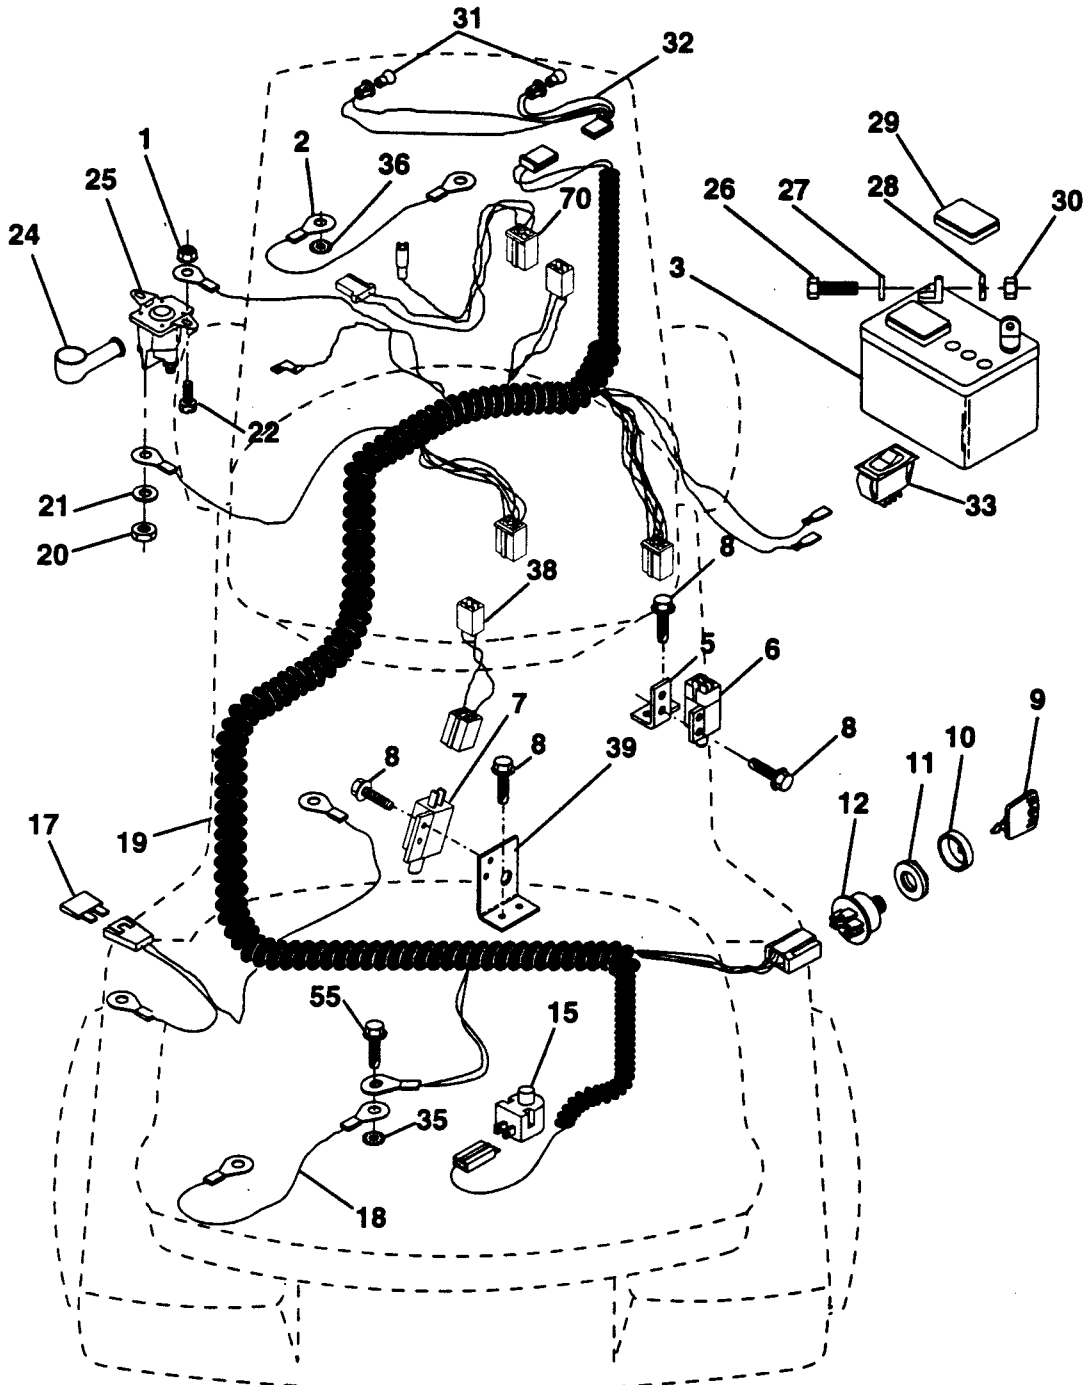

REPAIR PARTS

12 HP 38" LAWN TRACTOR-MODEL NO. LR12 (HC12R38A),
PRODUCT NO. 954 00 07-62

ELECTRICAL

REPAIR PARTS

12 HP 38" LAWN TRACTOR-MODEL NO. LR12 (HC12R38A), PRODUCT NO. 954 00 07-62

ELECTRICAL

KEY NO.	PART NO.	DESCRIPTION
1	873510400	Nut, Hex, Keps 1/4-20
2	532108423	Assembly, Cable
3	532133909	Battery
5	532108236	Bracket, Switch
6	532104445	Switch, Interlock, 2 Terminal
7	532109553	Switch, Interlock, 4 Terminal
8	817021008	Screw, Hex Head, Self-Tapping #10-24 x 1/2
9	532140401	Key, Molded
10	532140399	Cover, Ignition Key
11	532140400	Nut, Ignition
12	532140399	Switch, Ignition
15	532121305	Switch, Plunger
17	532108824	Fuse
18	532128353	Assembly, Cable
19	532143132	Harness, Ignition
20	873350400	Nut, Hex, Jam 1/4-20
21	810090400	Washer, Lock 1/4
22	874780408	Bolt, Hex, Fin. 1/4-20 UNC x 1/2 Grade 5
24	532131563	Cover, Terminal
25	532138406	Solenoid
26	874760412	Bolt, Hex Head 1/4-20 UNC x 3/4
27	819091016	Washer 9/32 x 5/8 x 16 Gauge
28	810040400	Washer, Lock 1/4
29	532121264	Cap, Battery
30	873220400	Nut, Hex, Fin. 1/4-20 UNC
31	532004152	Bulb, Light
32	532131078	Harness, Headlight
33	532110712	Switch, Light
35	811050500	Washer, Lock, External Tooth 5/16
36	811150400	Washer, Lock, Internal Tooth 1/4
38	532140660	Harness Adapter
39	532141735	Bracket, Switch Clutch
55	817490508	Screw, Thdrol 5/16-28 x 1/2
70	532140413	Harness Engine

NOTE: All component dimensions given in U.S. inches
1 inch = 25.4 mm

HARDWARE SHOWN LARGER FOR EASIER IDENTIFICATION