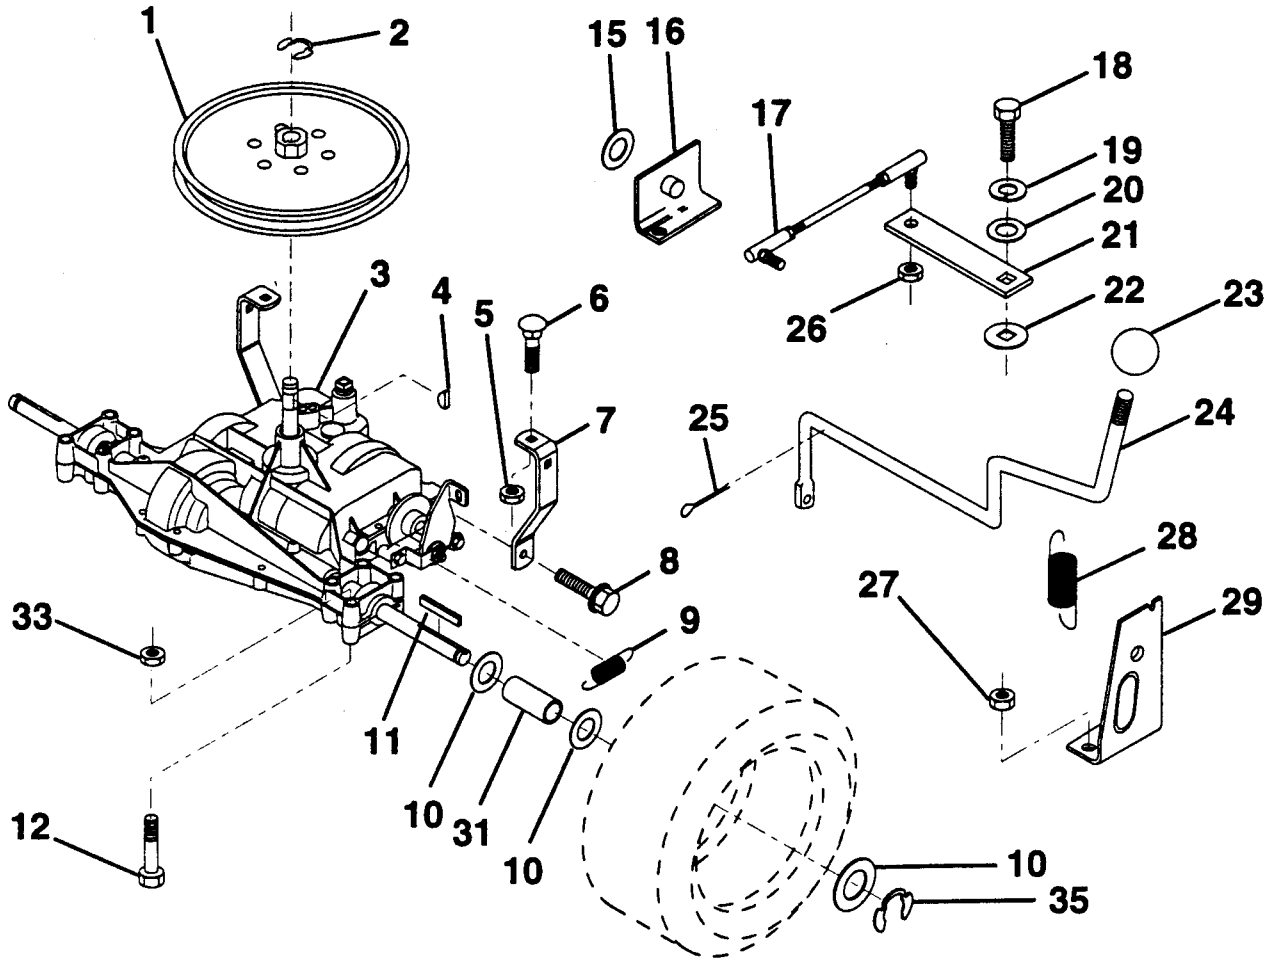

REPAIR PARTS

12 HP 38" LAWN TRACTOR-MODEL NO. LR12 (HC12R38A),
PRODUCT NO. 954 00 07-62

TRANSAXLE

KEY NO.	PART NO.	DESCRIPTION
1	532123385	Pulley
2	812000028	Ring, Retainer
3	532142603	Transaxle, Dana Model No. 4360-79
4	532125096	Key, Woodruff #9
5	873800500	Nut, Crownlock 5/16-18
6	872140506	Bolt, Carriage 5/16-18 UNC x 3/4
7	532123378	Strap, Torque
8	817490512	Screw 5/16-18 x 3/4
9	532110422	Spring, Brake
10	532121749	Washer 25/32 x 1-1/4 x 16 Gauge
11	532123583	Key, Square
12	874760644	Bolt, Hex, Fin. 3/8-16 Unc x 2-3/4
15	819171616	Washer 17/32 x 1 x 16 Gauge
16	532124600	Support Handle Shift, LH
17	532123632	Link, Shift
18	871040412	Bolt, Hex, Fin. 1/4-28 UNF x 3/4 Grade 8

KEY NO.	PART NO.	DESCRIPTION
19	810040400	Washer, Lock 1/4
20	819091210	Washer 9/32 x 3/4 x 10 Gauge
21	532123539	Arm, Shift
22	532105701	Washer, Shift Plate
23	532121247	Knob, Duckhead
24	532128215	Rod Assembly, Shift
25	876020416	Pin, Cotter 1/8 x 1
26	873810500	Locknut 5/16-24 UNF
27	873510500	Nut, Hex, Keps 5/16-18
28	532128085	Extension, Spring
29	532128084	Support Handle Shift, RH
31	532109502	Spacer Split
33	873800600	Nut Crownlock 3/8-16 Unc
34	811050500	Washer, External Tooth 5/16
35	812000001	E-Ring

NOTE: All component dimensions given in U.S. inches
1 inch = 25.4 mm

HARDWARE SHOWN LARGER FOR EASIER IDENTIFICATION