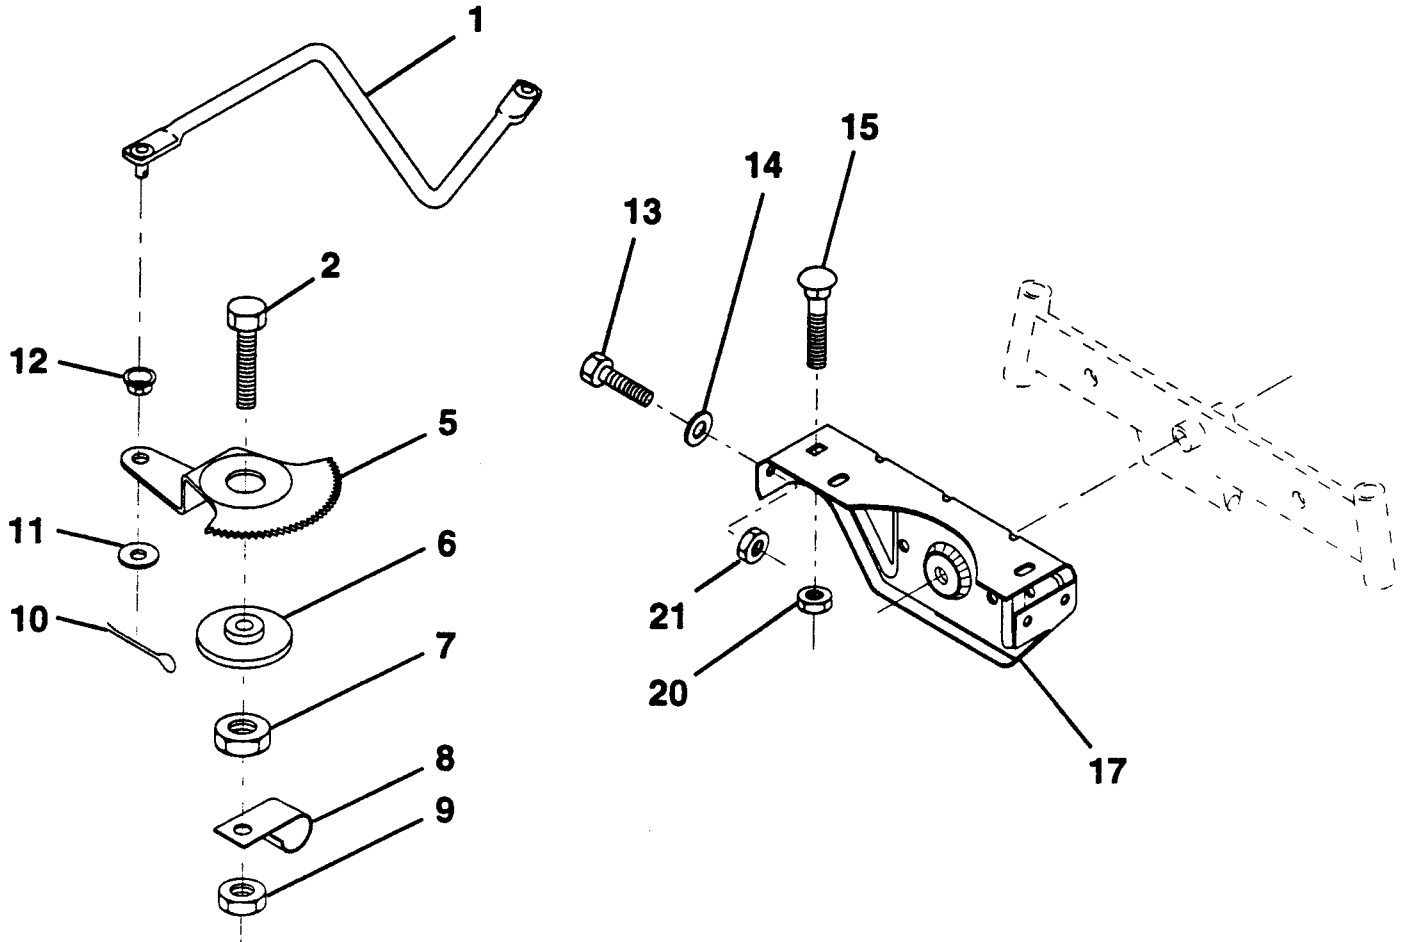

REPAIR PARTS

12 HP 38" LAWN TRACTOR-MODEL NO. LR12 (HC12R38A),
PRODUCT NO. 954 00 07-62

SECTOR GEAR / AXLE SUPPORT

KEY NO.	PART NO.	DESCRIPTION
1	532132566	Link, Drag
2	874780828	Bolt, Hex, Fin. 1/2-13 x 1-3/4
5	532121926	Gear, Sector
6	532121927	Bushing
7	873030800	Nut, Heavy Hex, Top Lock 1/2-13 UNC
8	532126472	Clip, Insulated
9	873680800	Nut, Crownlock 3/8-16
10	876020412	Pin, Cotter 1/8 x 3/4
11	819131316	Washer 13/32 x 13/16 x 16 Gauge

KEY NO.	PART NO.	DESCRIPTION
12	532126847	Bushing
13	874760512	Bolt, Hex Head 5/16-18 UNC x 1
14	819111416	Washer 11/32 x 7/8 x 16 Gauge
15	872110606	Bolt, Carriage 3/8-16 UNC x 3/4
17	532137096	Support, Front Axle
20	873800600	Nut, Hex, Crownlock 3/8-16 UNC
21	873800500	Nut, Hex, Crownlock 5/16-18

NOTE: All component dimensions given in U.S. inches
1 inch = 25.4 mm

HARDWARE SHOWN LARGER FOR EASIER IDENTIFICATION