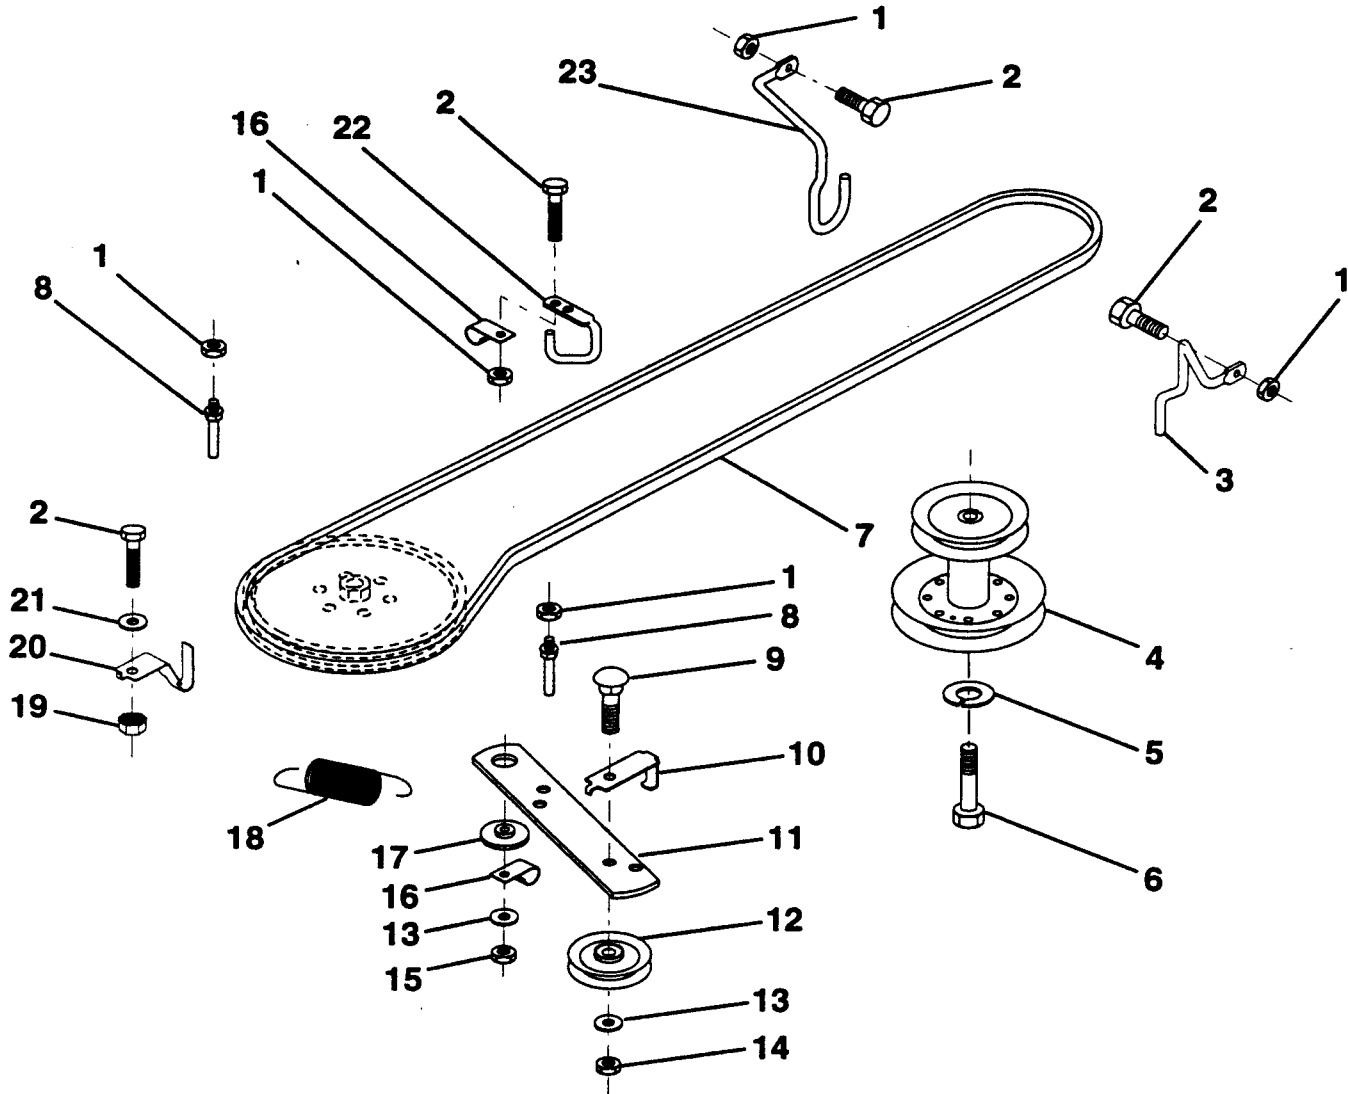

REPAIR PARTS

12 HP 38" LAWN TRACTOR-MODEL NO. LR12 (HC12R38A),
PRODUCT NO. 954 00 07-62

GROUND DRIVE

KEY NO.	PART NO.	DESCRIPTION	KEY NO.	PART NO.	DESCRIPTION
1	873800500	Nut, Crownlock 5/16-18	14	873930600	Nut, Hex, Centerlock 3/8-16 UNC
2	874760512	Bolt, Hex Head 5/16-18 UNC x 3/4	15	873800600	Nut, Hex, Crownlock 3/8-16 UNC
3	532141341	Keeper, Mower Drive, R.H.	16	532126472	Clip Insulated
4	532138029	Pulley, Engine	17	532122052	Spacer, Retainer
5	810040700	Washer, Lock 7/16	18	532131459	Spring, Extension
6	871170744	Bolt, Hex Hd. 7/16-20 UNF Grade 5	19	873510500	Nut, Hex, Keps 5/16-18 UNC
7	532124525	Traction, V-Belt Drive	20	532139919	Keeper, T/A, Ground Drive Belt
8	532123405	Keeper, T/A, Ground Drive Belt	21	819111016	Washer 11/32 x 5/8 x 16 Gauge
9	872140612	Bolt, Carriage 3/8-16 UNC x 1-1/2	22	532123404	Keeper, Frame Ground Drive Belt
10	532123396	Keeper, Ground Drive Belt Idler	23	532142240	Keeper, Belt LH
11	532123395	Arm, Ground Drive Clutch			
12	532123674	Idler, Flat			
13	819131316	Washer 13/32 x 13/16 x 16 Gauge			

NOTE: All component dimensions given in U.S. inches
1 inch = 25.4 mm

HARDWARE SHOWN LARGER FOR EASIER IDENTIFICATION