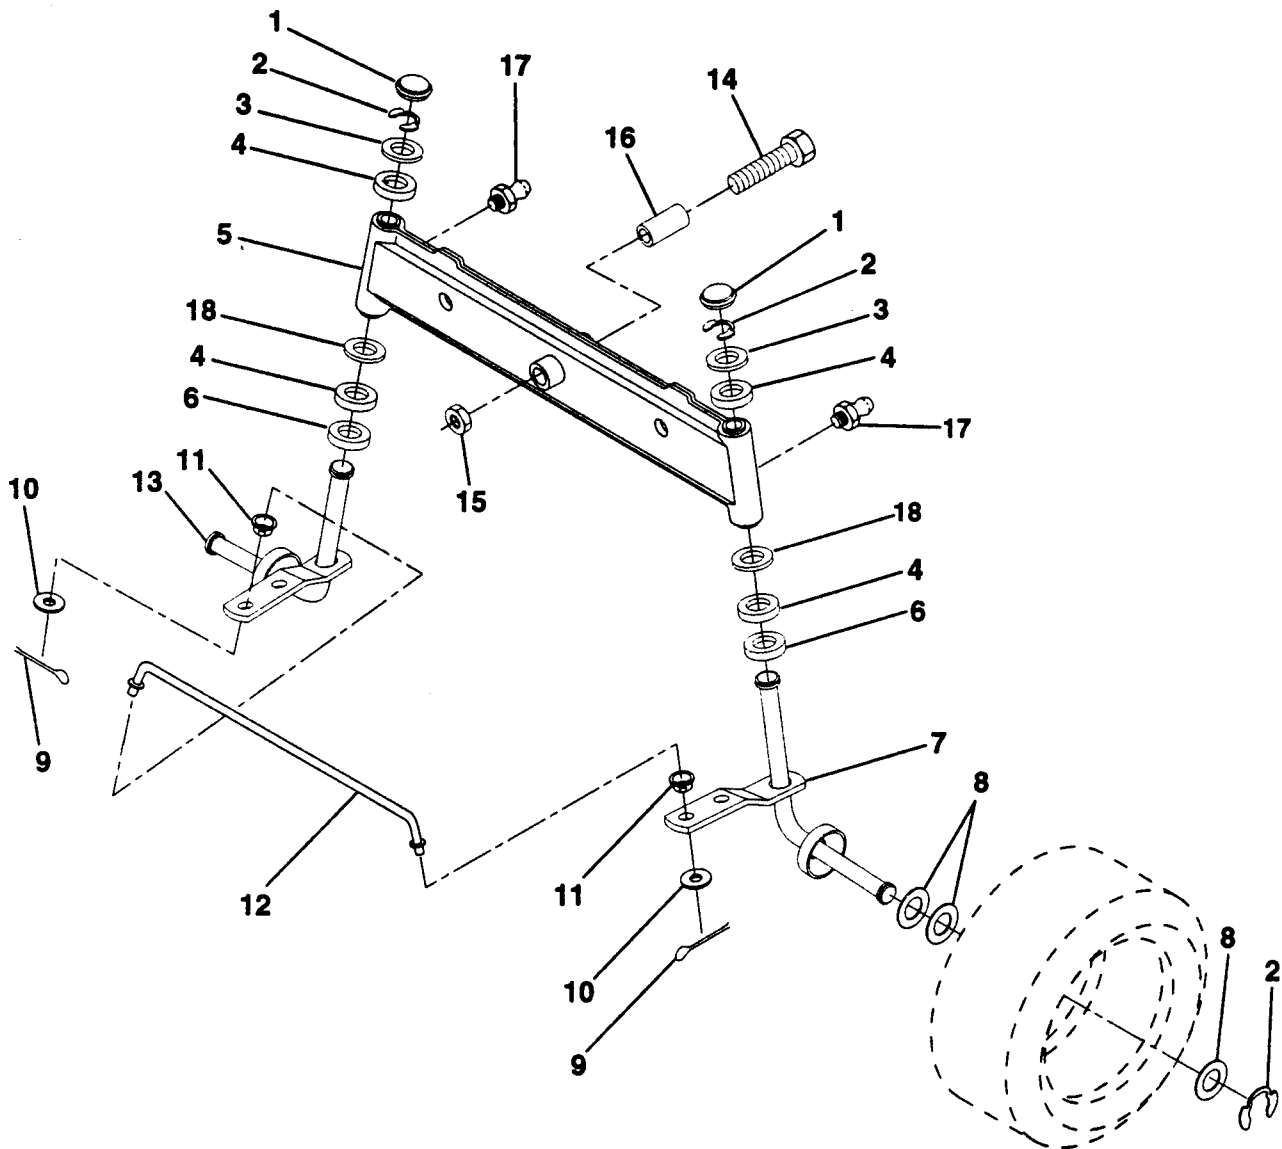

REPAIR PARTS

12 HP 38" LAWN TRACTOR-MODEL NO. LR12 (HC12R38A),
PRODUCT NO. 954 00 07-62

FRONT AXLE

KEY NO.	PART NO.	DESCRIPTION
1	532121232	Cap, Spindle
2	812000029	Ring, Clip
3	532121748	Washer 25/32 x 1-5/8 x 16 Gauge
4	532124937	Bearing
5	532142033	Axle, Front
6	532124931	Bearing, Thrust
7	532137062	Spindle Assembly, R.H.
8	532121749	Washer 25/32 x 1-1/4 x 16 Gauge
9	876020412	Pin, Cotter 1/8 x 3/4
10	819131316	Washer 13/32 x 13/16 x 16 Gauge

KEY NO.	PART NO.	DESCRIPTION
11	532126847	Bushing
12	532130465	Tie Rod
13	532137061	Spindle Assembly, L.H.
14	874011056	Bolt Hex 5/8-11 Unc x 3-1/2
15	873901000	Nut Lock Flange 5/8-11 Unc
16	532110438	Spacer Bearing
17	532124836	Fitting Grease
18	819272016	Washer 27/32 x 1-1/4 x 16 Ga.

NOTE: All component dimensions given in U.S. inches
1 inch = 25.4 mm

HARDWARE SHOWN LARGER FOR EASIER IDENTIFICATION