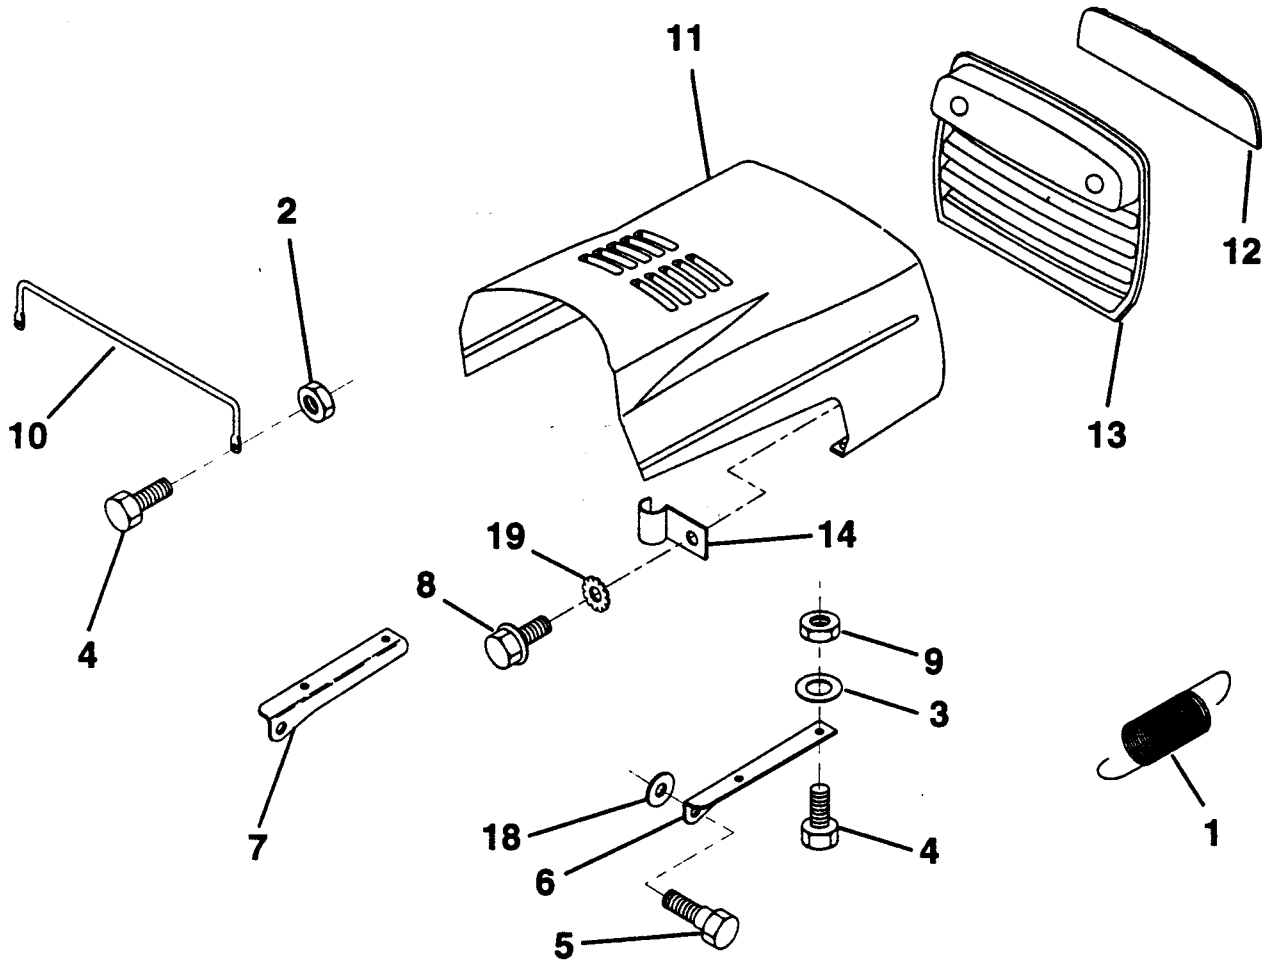

REPAIR PARTS

12 HP 38" LAWN TRACTOR-MODEL NO. LR12(HC12R38A),
PRODUCT NO. 954 00 07-62

HOOD

KEY NO.	PART NO.	DESCRIPTION
1	532124657	Spring, Ext
2	873510400	Nut, Keps
3	819091416	Washer 9/32 x 7/8 x 16 Ga
4	874780412	Bolt, Fin Hex 1/4-20 x .75
5	532126675	Bolt, Shoulder 5/16-18 Thd Fmr
6	532122549	Bracket Hood RH
7	532122548	Bracket Hood LH
8	817521312	Screw, Sltd Hex Hd w/PI Washer
9	873800400	Nut, Lock w/Insert 1/4-20

KEY NO.	PART NO.	DESCRIPTION
10	532123693	Brace, Hood
11	532140463	Hood
12	532122035	Lens, Headlight Bar
13	532127029	Grille
14	532124996	Clip, Line Fuel
18	819111116	Washer 11/32 x 11/16 x 16 Ga
19	811030400	Washer Lock 1/4 Ext/Int Tooth

NOTE: All component dimensions given in U.S. inches
1 inch = 25.4 mm

HARDWARE SHOWN LARGER FOR EASIER IDENTIFICATION